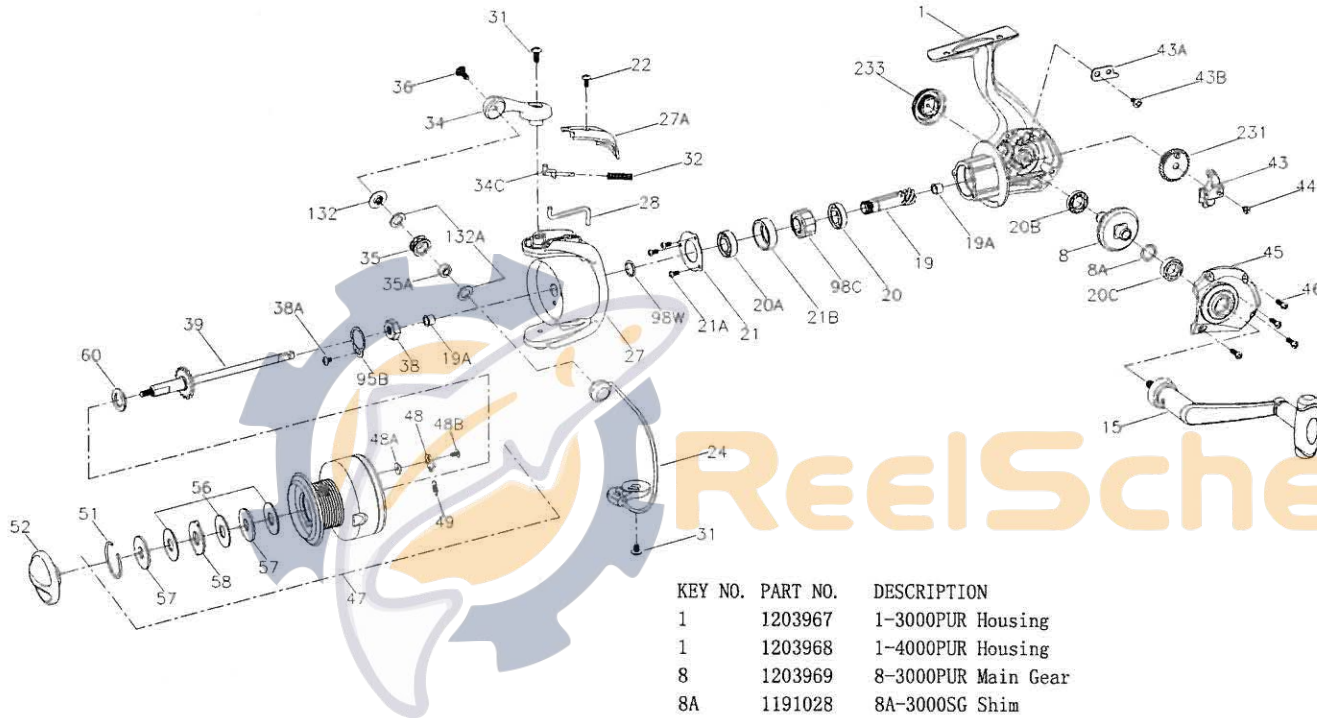

PARTS LIST FOR MODEL PURSUIT 3000/4000
REEL PART NO.1190618/1190630

KEY NO.	PART NO.	DESCRIPTION
27	1203981	27-3000PUR Rotor (w/weight & screw)
27	1203982	27-4000PUR Rotor (w/weight & screw)
27A	1203983	27A-3000PUR Bail Pivot Cover
27A	1203984	27A-4000PUR Bail Pivot Cover
28	1203985	28-3000PUR Trip Lever
28	1203986	28-4000PUR Trip Lever
31	1203987	31-3000PUR Bail Arm Screw (2 req)
32	1203988	32-3000PUR Bail Spring
34	1203989	34-3000PUR Bail Arm
34C	1203990	34C-3000PUR Pivot Arm
35	1203991	35-3000PUR Line Roller
35A	1203992	35A-3000PUR Line Roller Bushing
36	1203993	36-3000PUR Bail Stud Screw
38	1203994	38-3000PUR Rotor Nut
38A	1203995	38A-3000PUR Rotor Locking Plate Screw
39	1203996	39-3000PUR Spool Shaft Assembly
39	1211515	39-4000FRC Spool Shaft Assembly
43	1191800	43-3000SG Crosswind Block
43	1200531	43-4000SG Crosswind Block
43A	1191818	43A-3000SG Crosswind Block Plate
43B	1203997	43B-3000PUR Crosswind Block Plate Screw
44	1191843	44-3000SG Crosswind Block Screw
45	1203998	45-3000PUR Housing Cover
46	1203999	46-3000PUR Housing Cover Screw (4 req)
47	1204000	47-3000PUR Spool Complete
47	1204001	47-4000PUR Spool Complete
48	1211604	48-3000SG Click Tongue
48A	1214226	48A-3000SG Click Tongue Washer
48B	1214189	48B-3000SG Spool Click Screw
49	1211605	49-3000SG Click Tongue Spring
51	1287229	51-4000PUR Drag Retaining Ring
52	1204003	52-3000PUR Drag Knob Assembly
56	1192035	56-3000SG Drag Washer (3 req)
57	1192043	57-3000SG Keyed Washer (2 req)
58	1192052	58-3000SG Earred Washer
60	1192060	60-3000SG Thrust Washer
95B	1192185	95B-3000SG Rotor Locking Plate
98C	1192212	98C-3000SG Clutch/Sleeve Assembly
98W	1204004	98W-3000PUR Clutch Washer
132	1192297	132-5000SG Roller Washer
132A	1192302	132A-3000SG Line Roller Washer (2 req)
231	1192498	231-3000SG Crosswind Gear
231	1200522	231-4000SG Crosswind Gear
233	1204006	233-3000PUR Bearing Cover